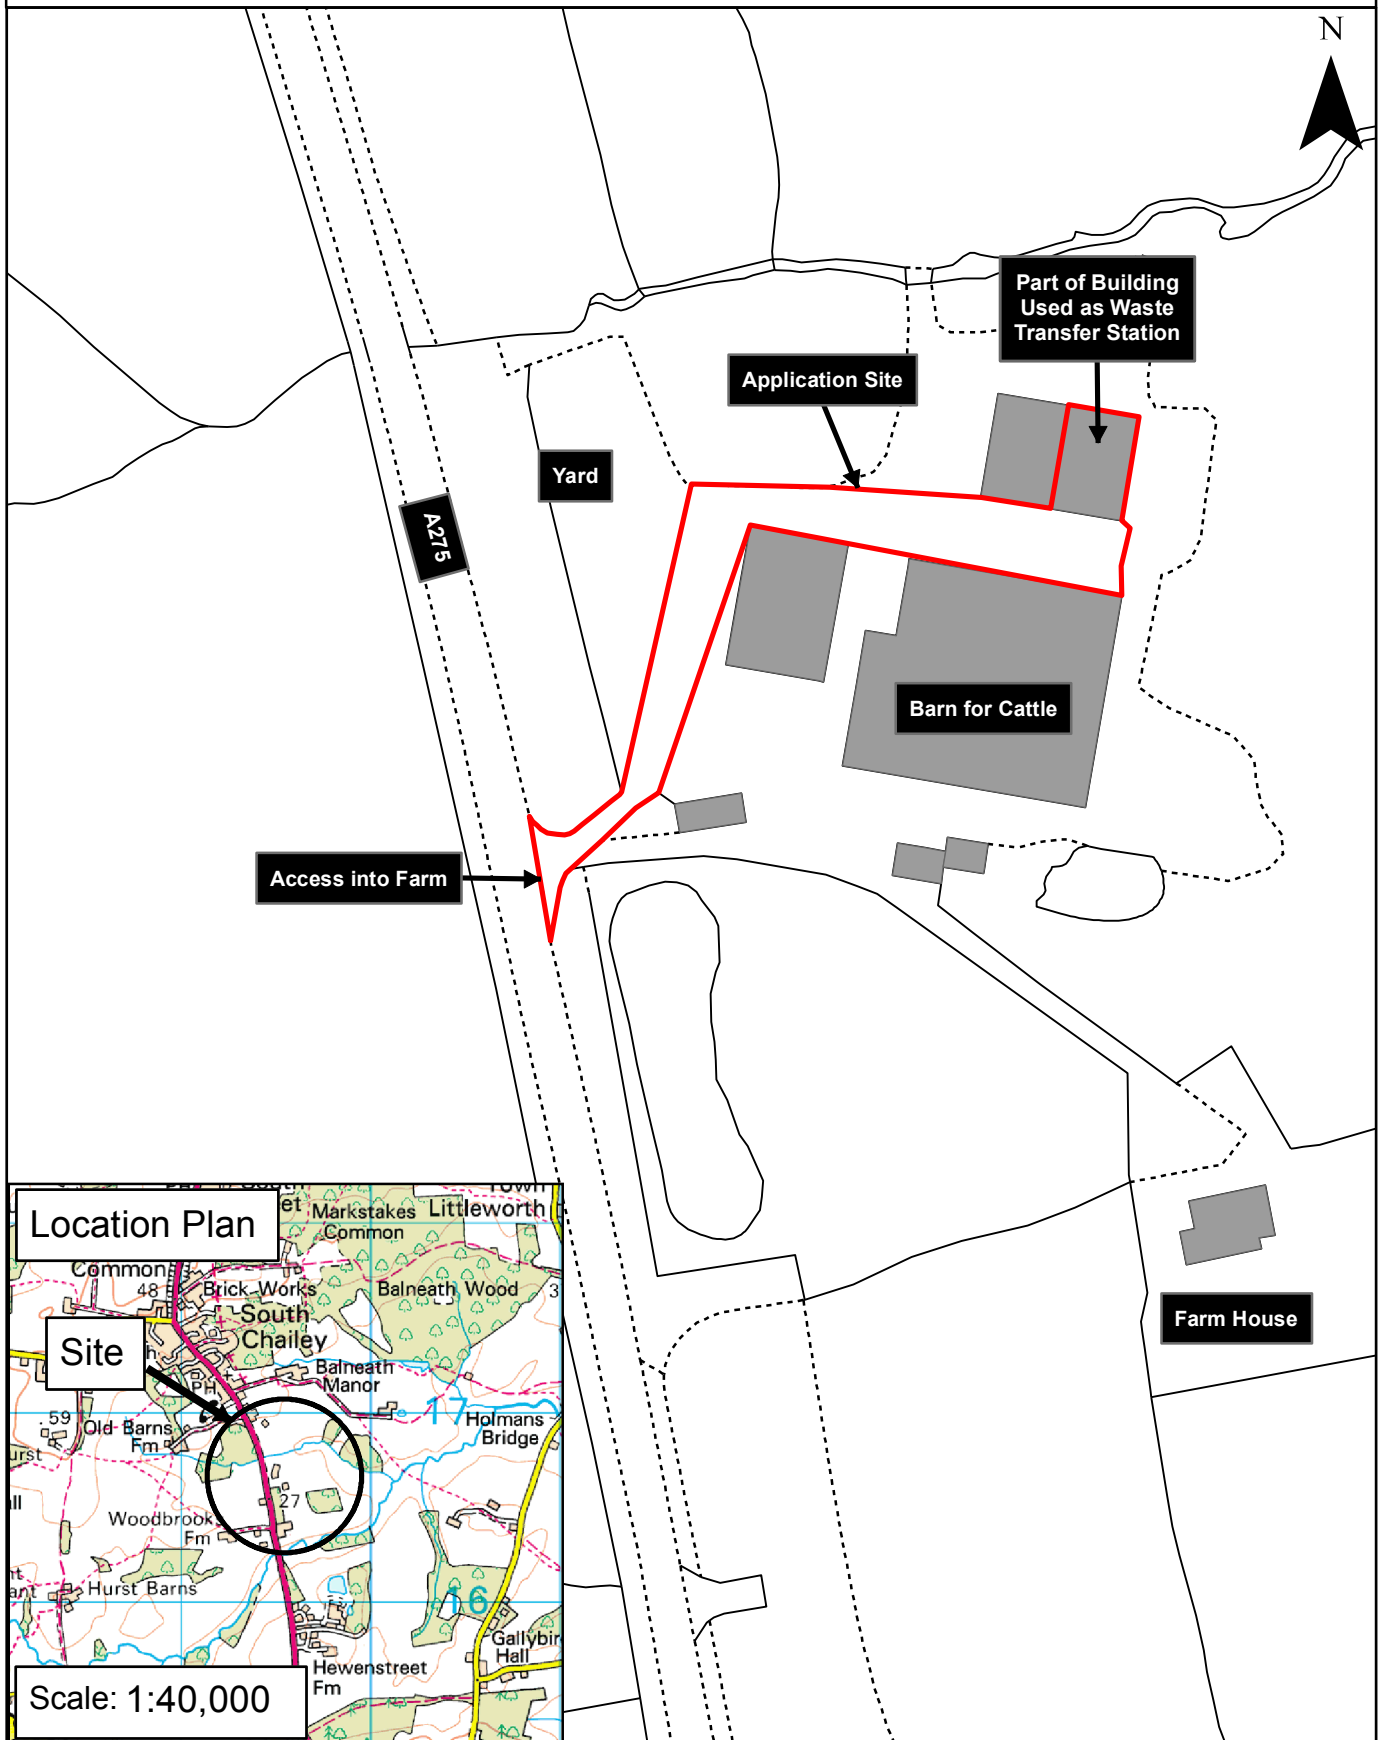

LW/785/CM

Little Exceat Farm, South Road, South Common, South Chailey

Scale: 1:1,300

Rupert Clubb BEng (Hons) CEng MICE  
Director of Communities,  
Economy and Transport  
East Sussex County Council

Reproduced from the Ordnance Survey mapping with the permission of the Controller of Her Majesty's Stationery Office © Crown Copyright. Unauthorised reproduction infringes Crown copyright and may lead to prosecution or civil proceedings. East Sussex County Council, 100019601, 2016